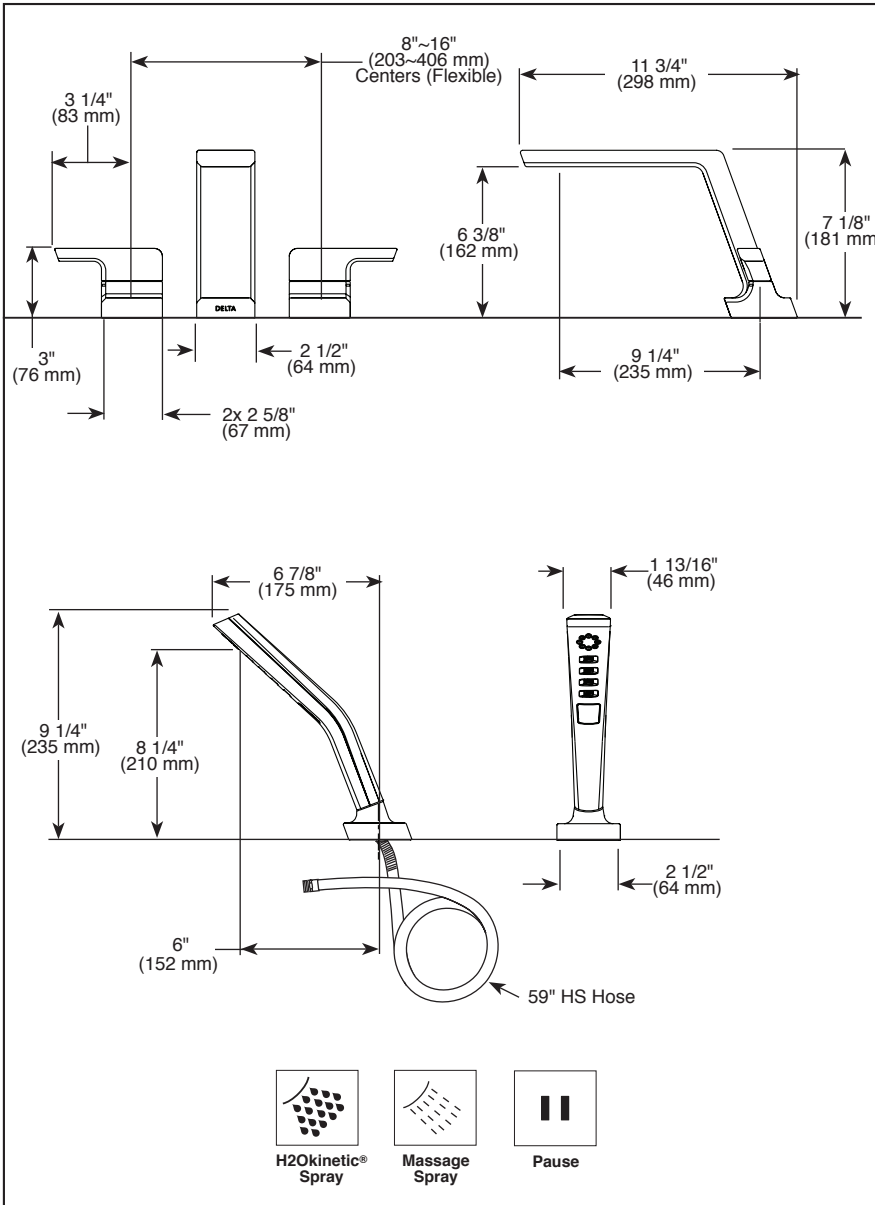

Submitted Model No.: _____

Specific Features: _____

▲ Designate proper finish suffix

see what Delta can do™

ROMAN TUB/WHIRLPOOL FAUCET TRIM

- Pivotal™ Bath Collection
- Three Hole Installation (T2799 Series)
- Four Hole Installation (T4799 Series)

FEATURES:

- Three setting H₂Okinetic® hand shower (T4799)

STANDARD SPECIFICATIONS:

- Temperature and volume controlled with handles
- Rough-In kit must also be ordered to complete installation (R4707 for four hole and R2707 for three hole). There are separate specification sheets on each rough-in kit if more details are required.
- Not compatible for use with R2700 Two Handle Flexible Mount Rough-In.
- Hand shower includes certified double check valves for backflow prevention (T4799)
- Max. 1.75 gpm @ 80 psi, 7.6 L/min @ 550 kPa
- Red/blue indicators

COMPLETE VALVE COMPLIES WITH:

- ASME A112.18.1 / CSA B125.1
- Indicates compliance to - Valve control only ICC/ANSI A117.1
- EPA WaterSense® - Applies to handshower only- 59799-PK

Delta reserves the right (1) to make changes in specifications and materials, and (2) to change or discontinue models, both without notice or obligation. Dimensions are for reference only. See current full-line price book or www.deltafaucet.com for finish options and product availability.