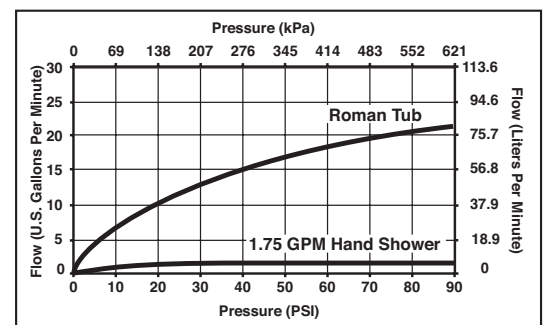

Delta reserves the right (1) to make changes in specifications and materials, and (2) to change or discontinue models, both without notice or obligation. Dimensions are for reference only. See current full-line price book or www.deltafaucet.com for finish options and product availability.

DSP-B-T2799 Rev. B

Delta Faucet Company

55 E. 111th Street, Indianapolis, Indiana 46280
350 South Edgeware Road, St. Thomas, ON N5P 4L1
© 2018 Delta Faucet Company